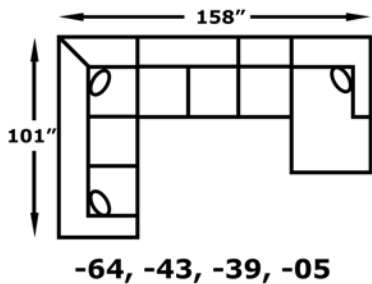

CONFIGURATIONS