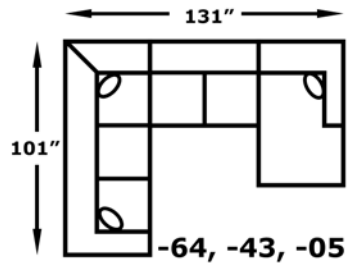

CONFIGURATIONS