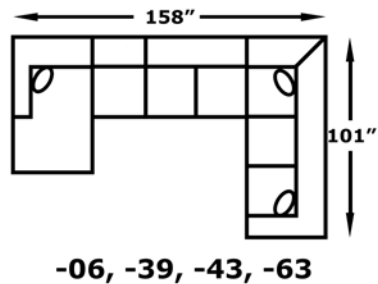

CONFIGURATIONS