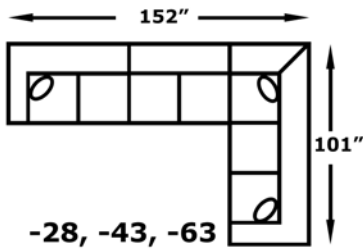

CONFIGURATIONS