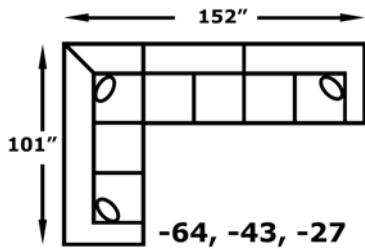

CONFIGURATIONS