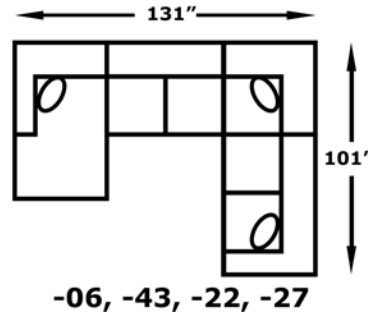

CONFIGURATIONS