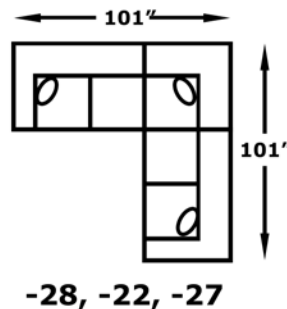

CONFIGURATIONS