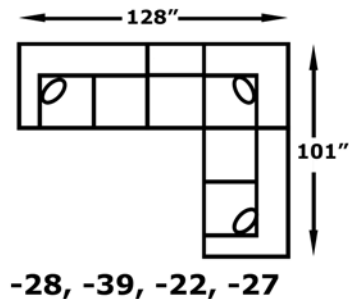

CONFIGURATIONS