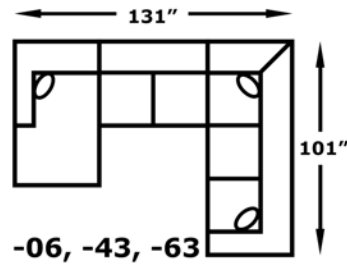

CONFIGURATIONS